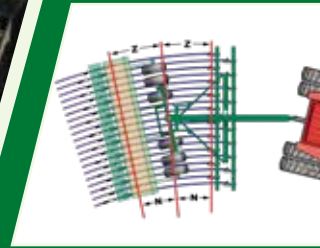

00 SERIES OPENER

The standard 00 Series Opener is designed for accuracy and features 330mm x 4mm offset double disc blades. The diagonal spring transfers up to 68 kg of pressure and acts as a suspension when going over rocks to protect the opener and minimise vibrations which negatively impacts seed placement. A simple T-handle with 18 individual adjustments sets opener depth.